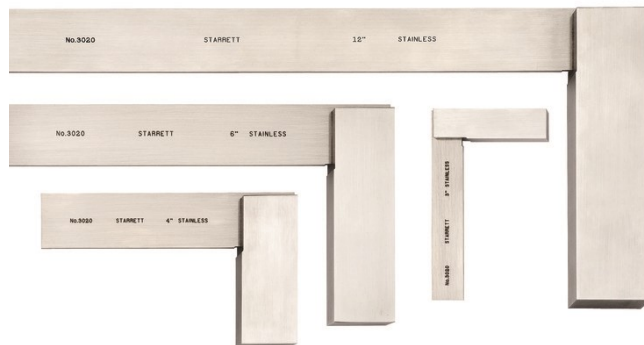

p/n STARKBGS2016

Starrett®

**STARRETT 'HIDDEN EDGE®'
RETRACTABLE SAFETY KNIFE**
Blade stays hidden when not in use, easy
to use safety lock and level allow the blade
to be exposed instantly, thumb wheel
accurately adjusts cutting depth, fast,
tool-free blade changes, comes with free
leather belt holster
\$25.00 + gst

p/n STARS011

Starrett®
Quality Precision Innovation ... Since 1880

Proudly New Zealand Owned and Operated

Starrett®

Starrett®

p/n STARR986

STARRETT MACHINISTS LEVEL 6"/150mm

Ground & Graduated Main Vial with Cross Test Vial, Involute groove in base for pipe & shafting, Main Level Graduations approx. 0.02mm/Meter

\$198.60 + gst

Starrett®

p/n STARS3020Z

STARRETT 4PC TOOLMAKERS STAINLESS STEEL SQUARE SET 4 - 12"

Features hardened, ground and lapped stainless steel construction on both the blade and the beam, accuracy to 0.005mm (.0002") for every 150mm (6"). Sizes 4", 6", 8" & 12"