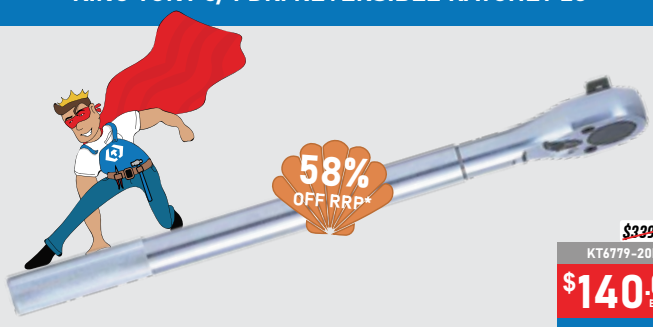

KING TONY 3/4 DR. REVERSIBLE RATCHET 20"

58% OFF RRP*

~~$339.80*~~

KT6779-20F

$140.00
EXCL.

$161.00 INCL. GST